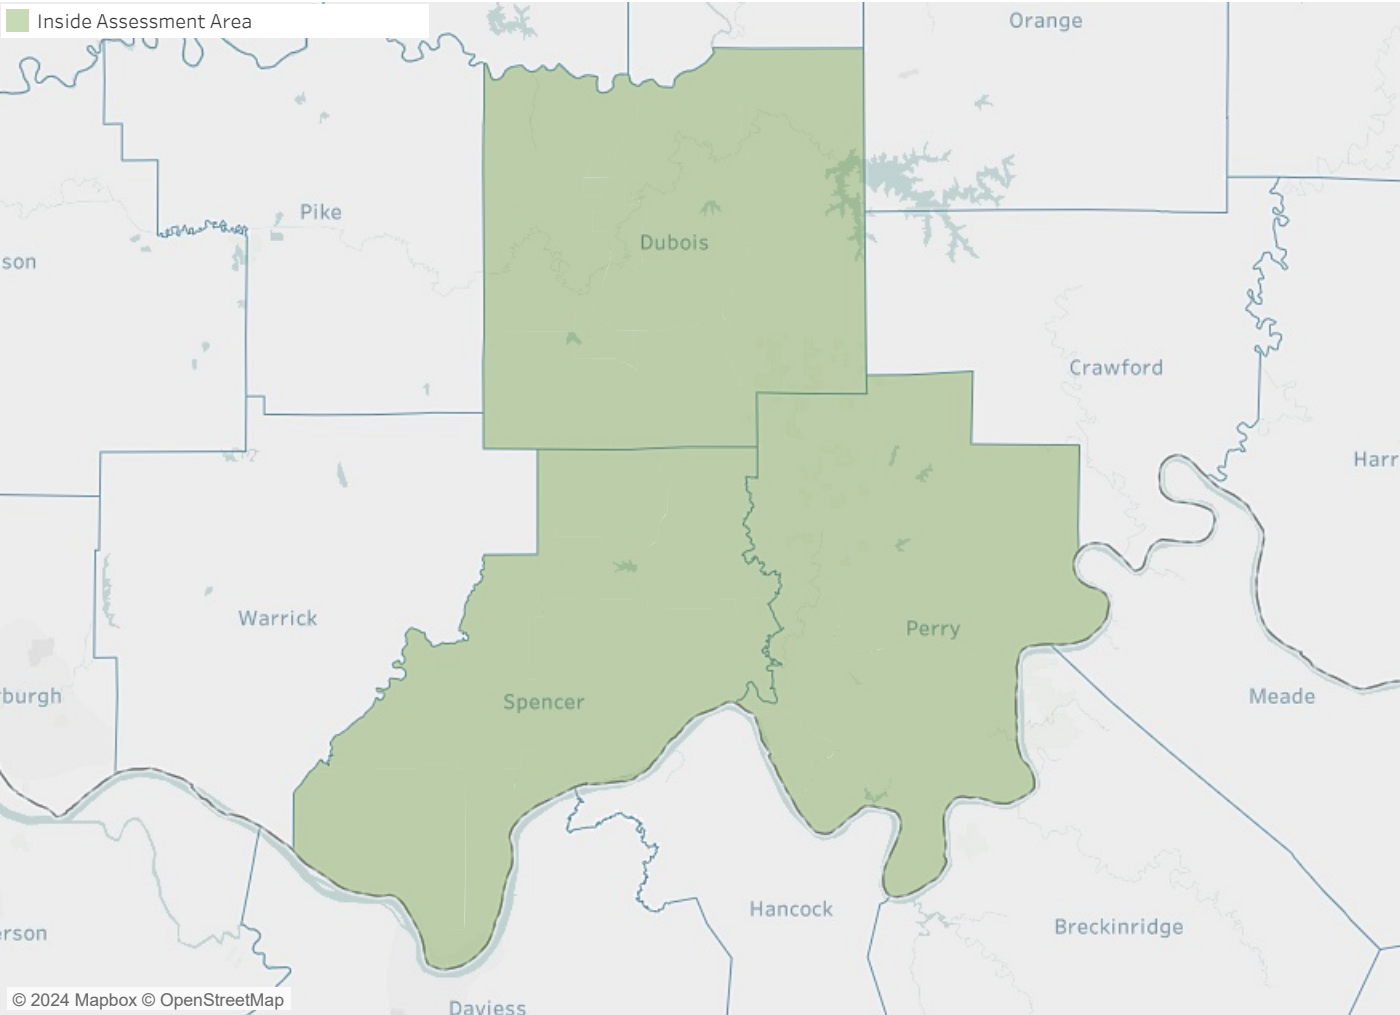

# Indianapolis-Carmel-Greenwood, IN CRA Assessment Area

Lafayette-West Lafayette, IN  
CRA Assessment Area

# Terre Haute, IN CRA Assessment Area

**South IN - Non-MSA  
CRA Assessment Area**

**South East IN - Non-MSA  
CRA Assessment Area**

**South West IN - Non-MSA  
CRA Assessment Area**