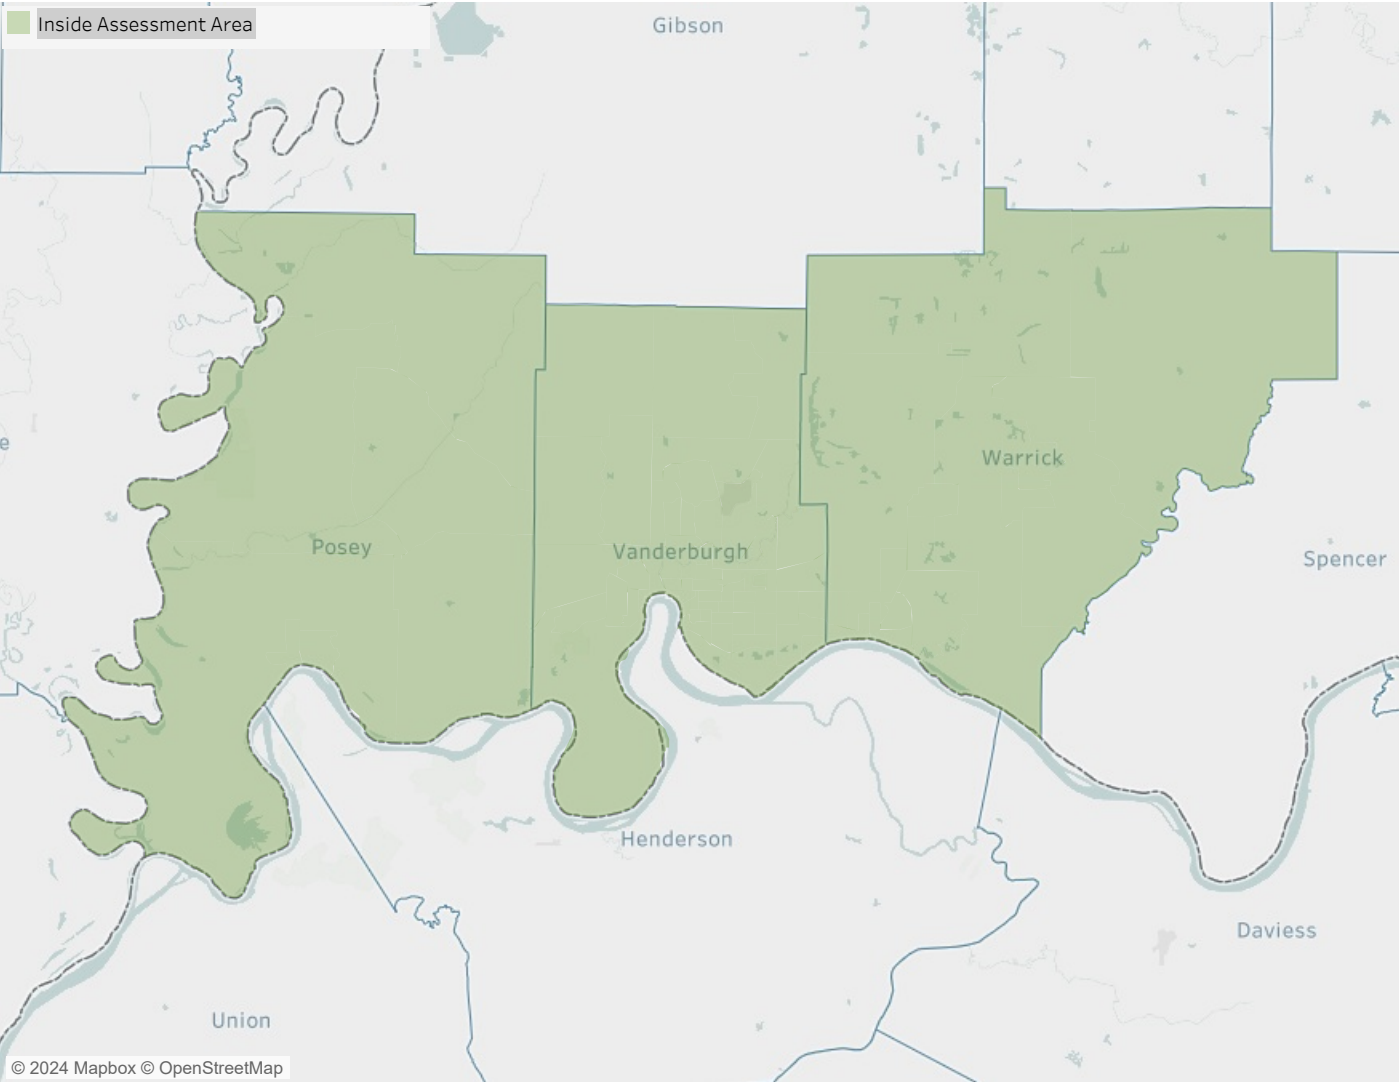

**Bloomington, IN**  
**CRA Assessment Area**

**Fort Wayne, IN**  
**CRA Assessment Area**

# Indianapolis-Carmel-Greenwood, IN CRA Assessment Area

Lafayette-West Lafayette, IN  
CRA Assessment Area

# Terre Haute, IN CRA Assessment Area

**South IN - Non-MSA  
CRA Assessment Area**

**South East IN - Non-MSA  
CRA Assessment Area**

**South West IN - Non-MSA  
CRA Assessment Area**