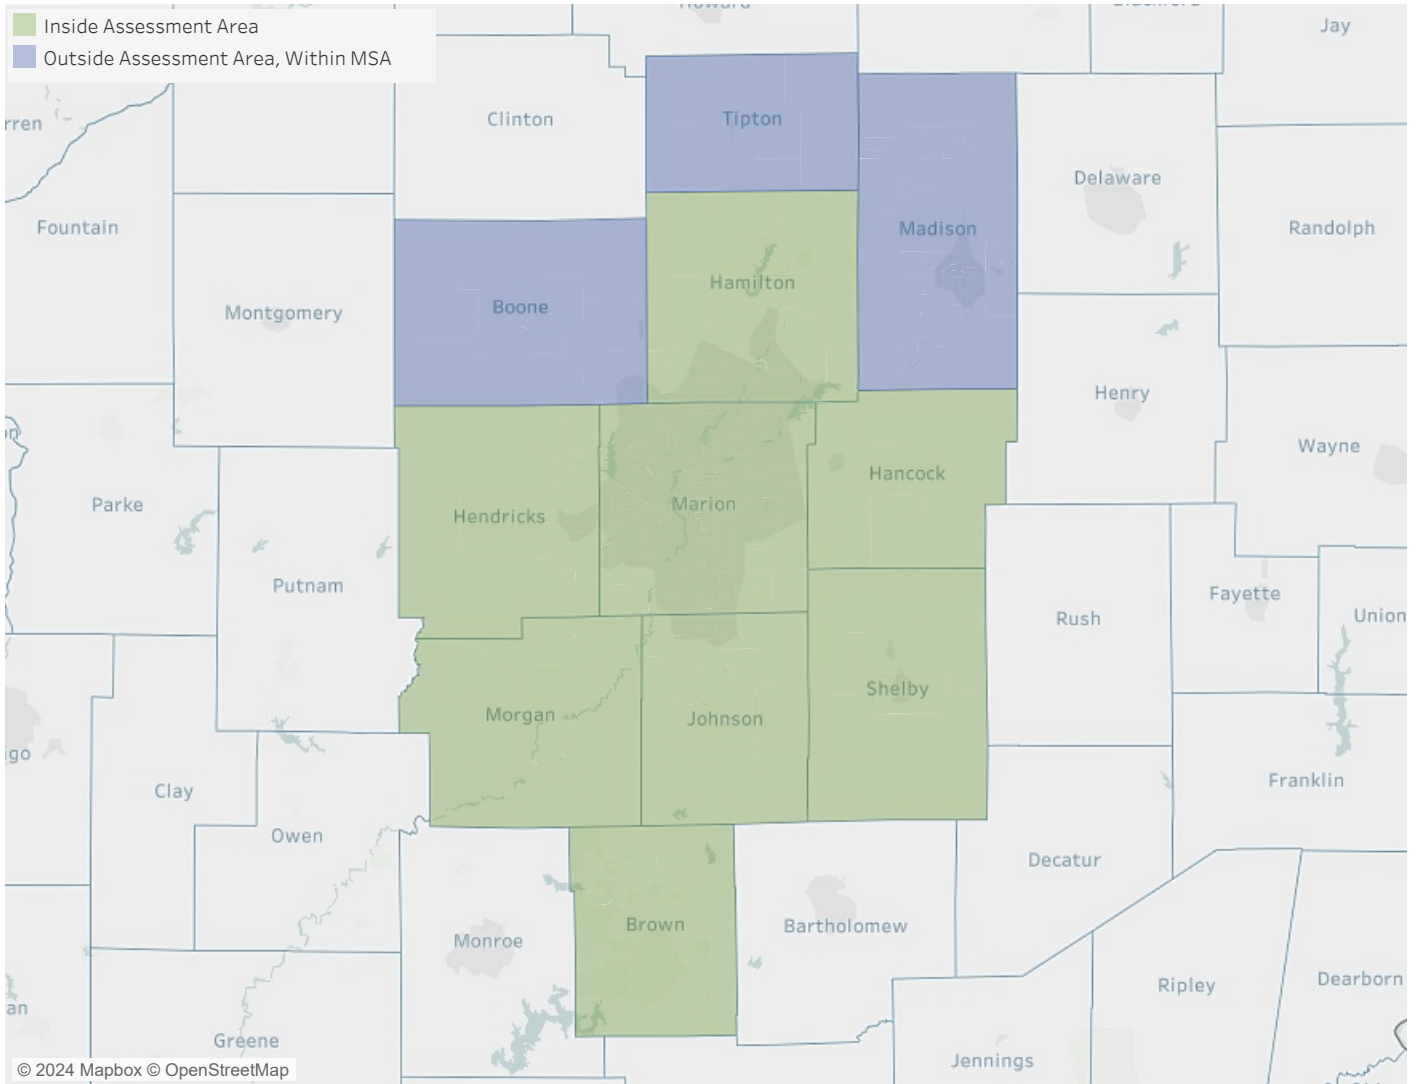

**Bloomington, IN**  
**CRA Assessment Area**

**Fort Wayne, IN**  
**CRA Assessment Area**

# Indianapolis-Carmel-Greenwood, IN CRA Assessment Area

Lafayette-West Lafayette, IN  
CRA Assessment Area

# Terre Haute, IN CRA Assessment Area

**South IN - Non-MSA  
CRA Assessment Area**

**South East IN - Non-MSA  
CRA Assessment Area**

**South West IN - Non-MSA  
CRA Assessment Area**