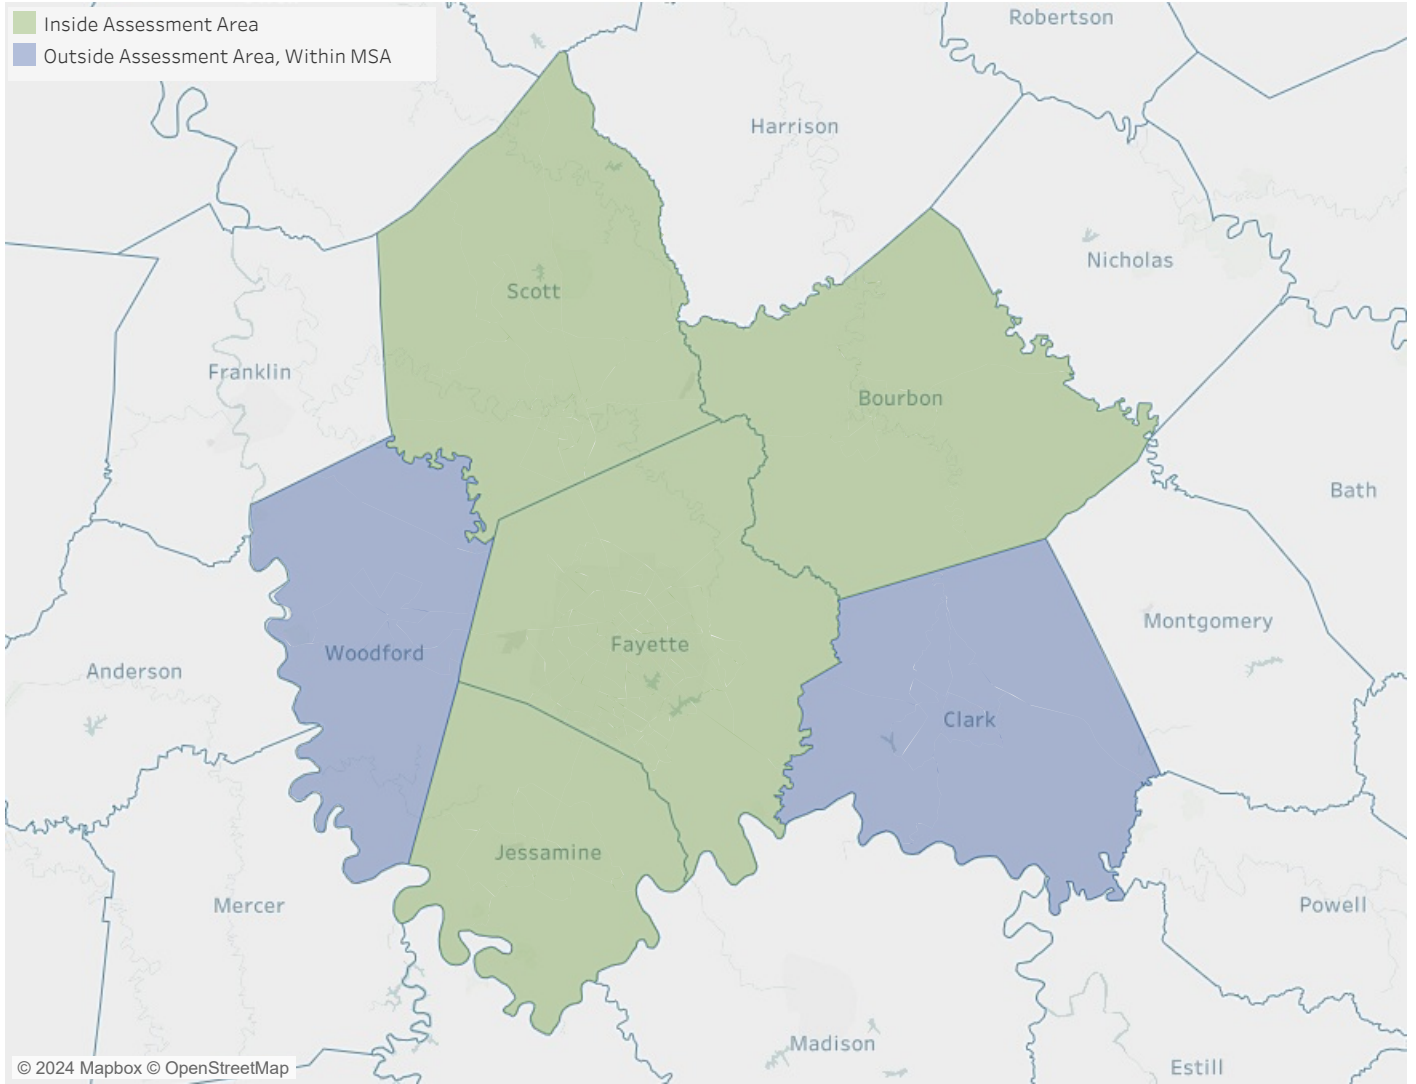

Lexington-Fayette, KY CRA Assessment Area

Owensboro, KY
CRA Assessment Area

**Lyon County, KY - Non-MSA
CRA Assessment Area**

Madison County, KY - Non-MSA CRA Assessment Area