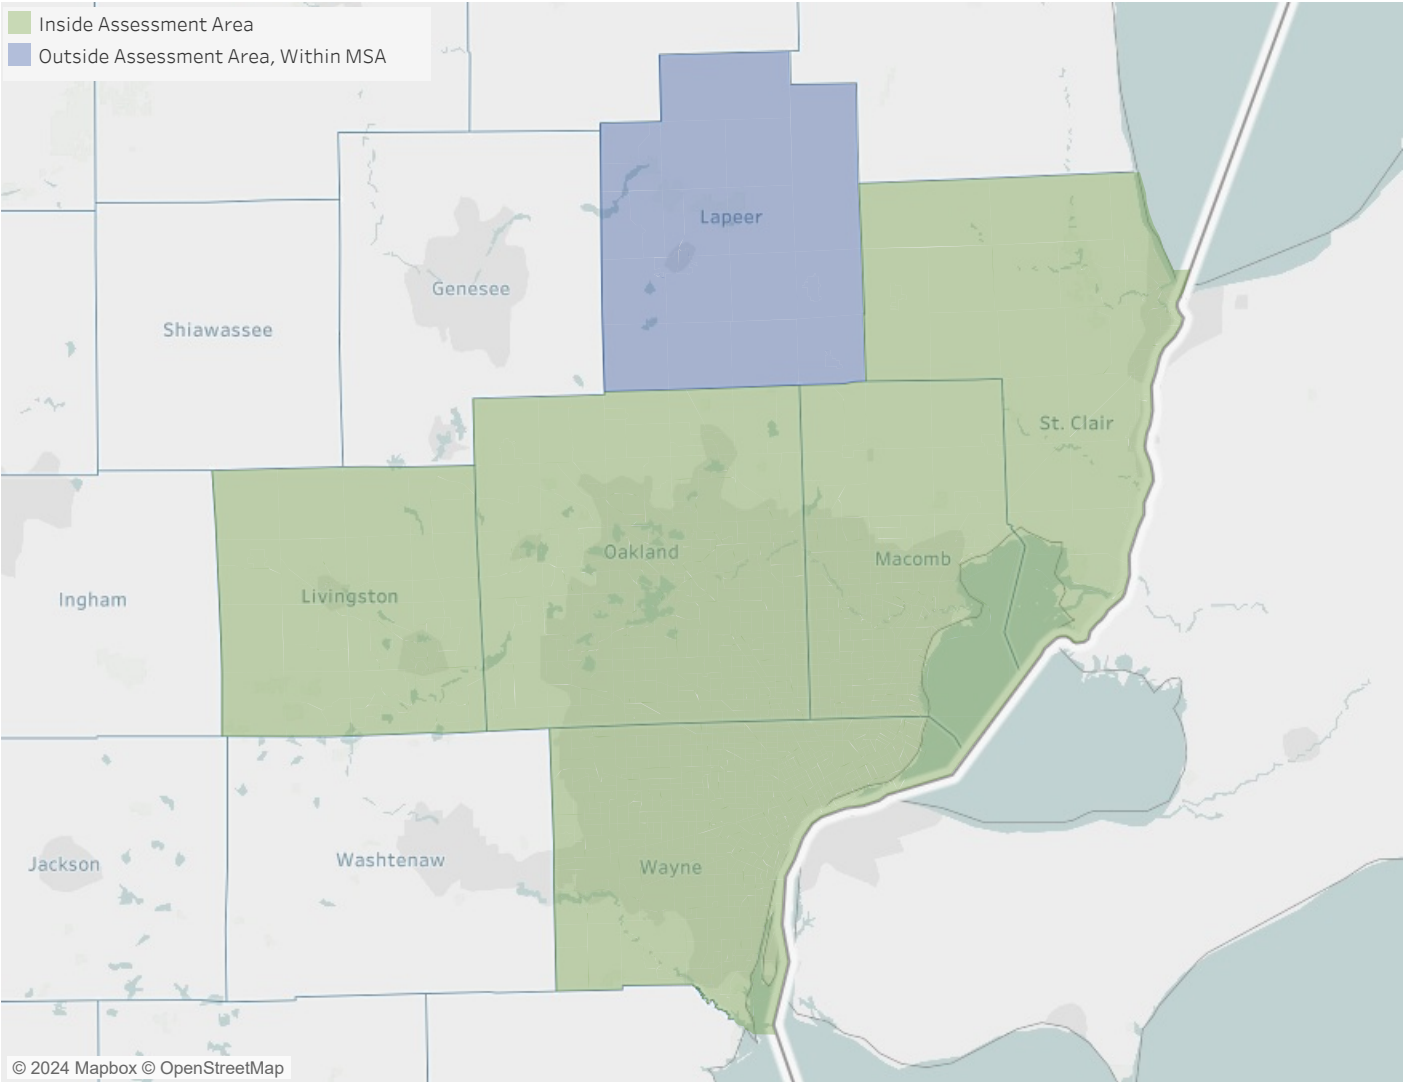

Bay City, MI
CRA Assessment Area

Detroit - Warren - Dearborn, MI
CRA Assessment Area

Grand Rapids - Wyoming - Kentwood, MI CRA Assessment Area

Inside Assessment Area

Midland, MI
CRA Assessment Area

Monroe, MI
CRA Assessment Area

**Muskegon-Norton Shores, MI
CRA Assessment Area**

Niles, MI
CRA Assessment Area

 Inside Assessment Area

Traverse City, MI CRA Assessment Area

Inside Assessment Area

Inside Assessment Area