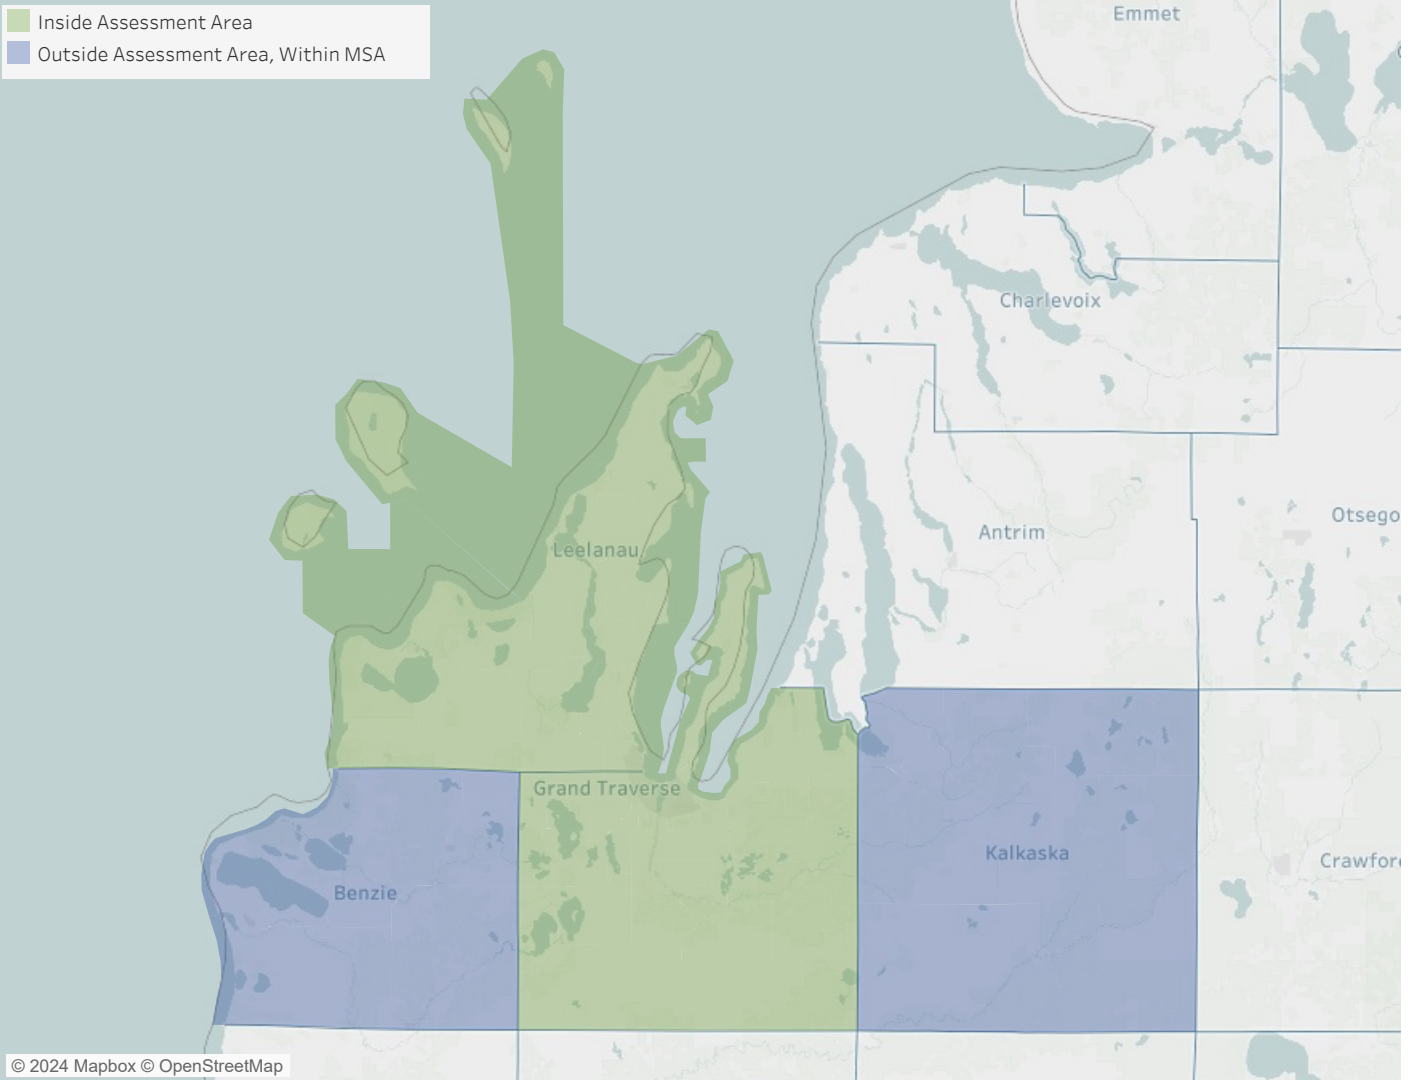

Bay City, MI
CRA Assessment Area

Detroit - Warren - Dearborn, MI
CRA Assessment Area

Grand Rapids - Wyoming - Kentwood, MI CRA Assessment Area

Inside Assessment Area

Midland, MI
CRA Assessment Area

Monroe, MI
CRA Assessment Area

**Muskegon-Norton Shores, MI
CRA Assessment Area**

Niles, MI
CRA Assessment Area

 Inside Assessment Area

Traverse City, MI CRA Assessment Area

Inside Assessment Area

Inside Assessment Area