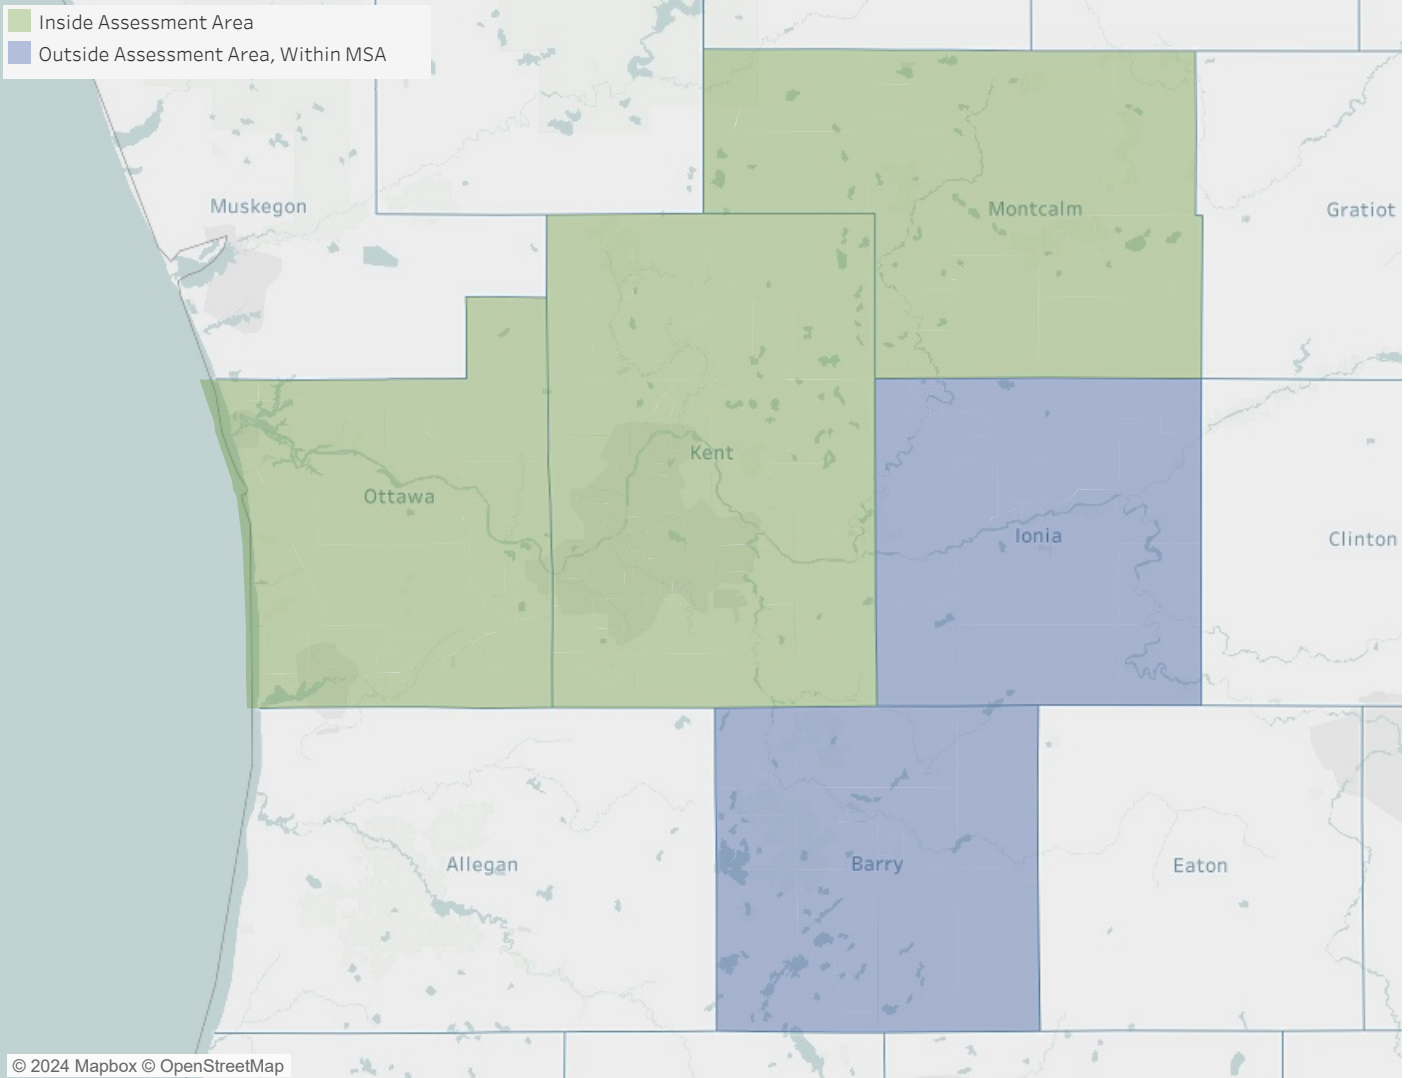

Bay City, MI
CRA Assessment Area

Detroit - Warren - Dearborn, MI
CRA Assessment Area

Grand Rapids - Wyoming - Kentwood, MI CRA Assessment Area

Inside Assessment Area

Midland, MI
CRA Assessment Area

Monroe, MI
CRA Assessment Area

**Muskegon-Norton Shores, MI
CRA Assessment Area**

Niles, MI
CRA Assessment Area

 Inside Assessment Area

Traverse City, MI CRA Assessment Area

Inside Assessment Area

Inside Assessment Area