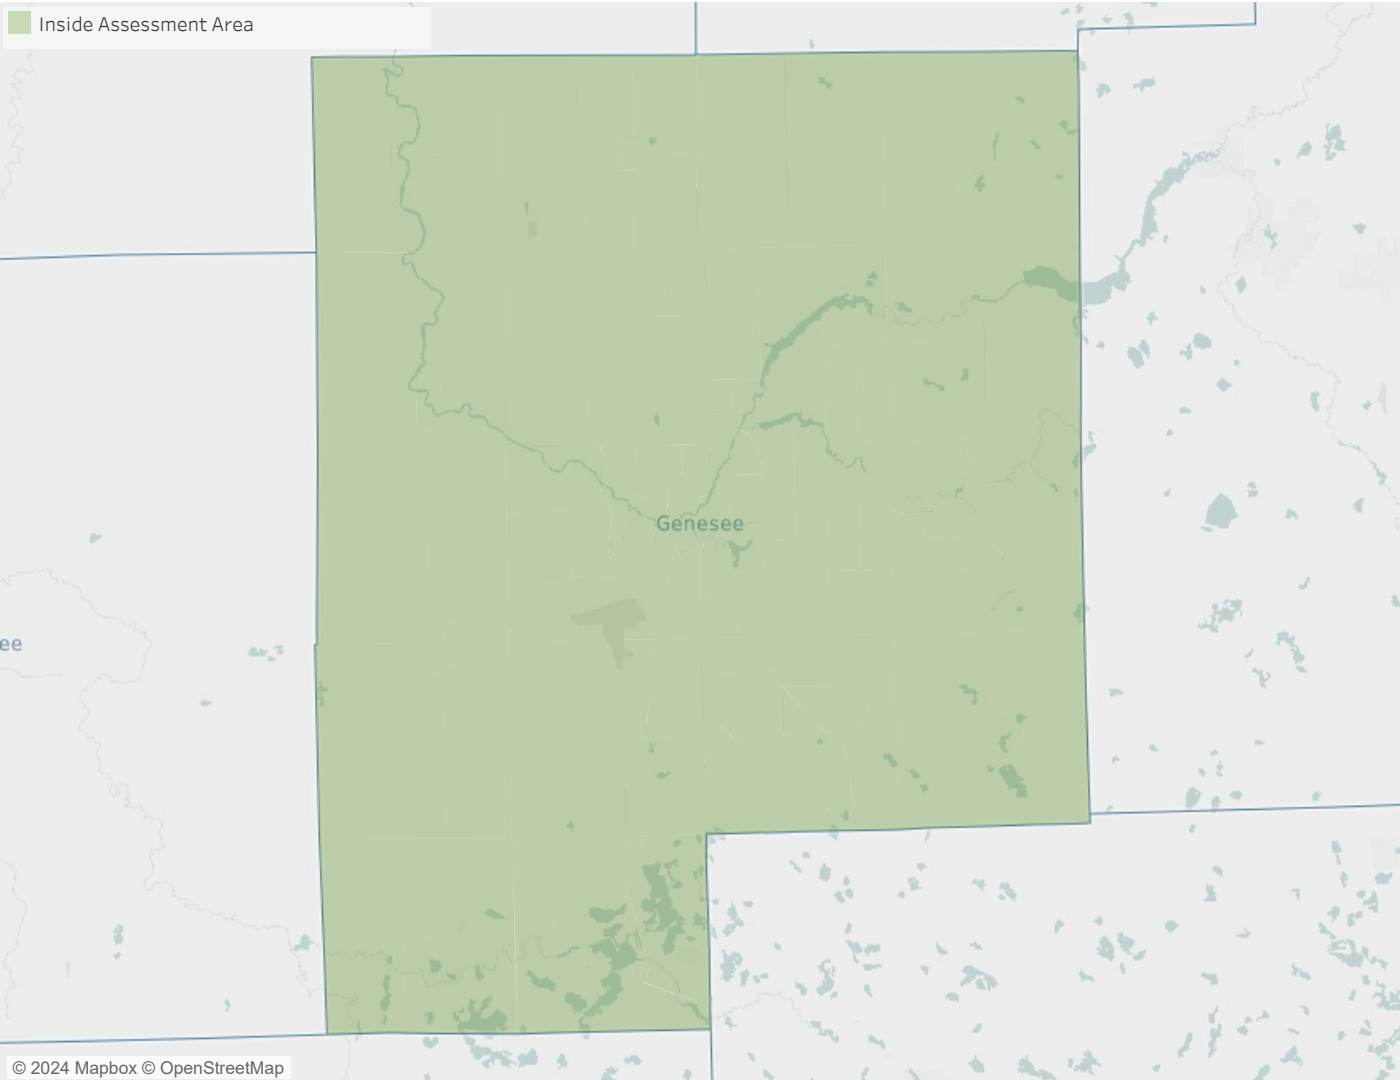

Bay City, MI
CRA Assessment Area

Detroit - Warren - Dearborn, MI
CRA Assessment Area

Grand Rapids - Wyoming - Kentwood, MI CRA Assessment Area

Inside Assessment Area

Midland, MI
CRA Assessment Area

Monroe, MI
CRA Assessment Area

**Muskegon-Norton Shores, MI
CRA Assessment Area**

Niles, MI
CRA Assessment Area

 Inside Assessment Area

Traverse City, MI CRA Assessment Area

Inside Assessment Area

Inside Assessment Area