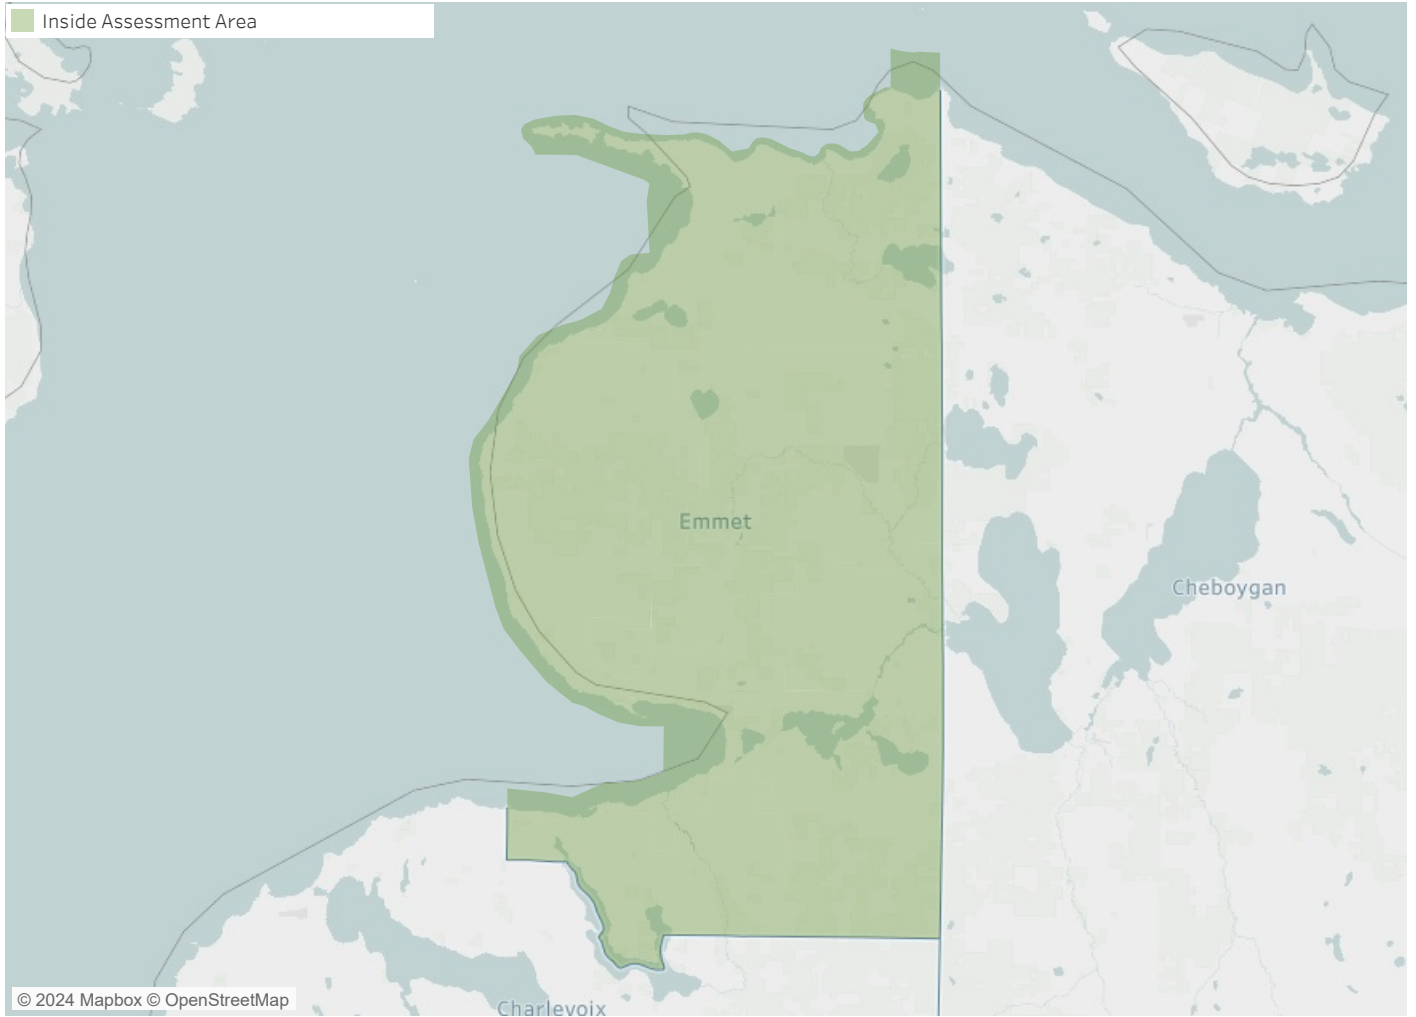

Bay City, MI
CRA Assessment Area

Detroit - Warren - Dearborn, MI
CRA Assessment Area

Grand Rapids - Wyoming - Kentwood, MI CRA Assessment Area

Inside Assessment Area

Midland, MI
CRA Assessment Area

Monroe, MI
CRA Assessment Area

**Muskegon-Norton Shores, MI
CRA Assessment Area**

Niles, MI
CRA Assessment Area

 Inside Assessment Area

Traverse City, MI CRA Assessment Area

Inside Assessment Area

Inside Assessment Area