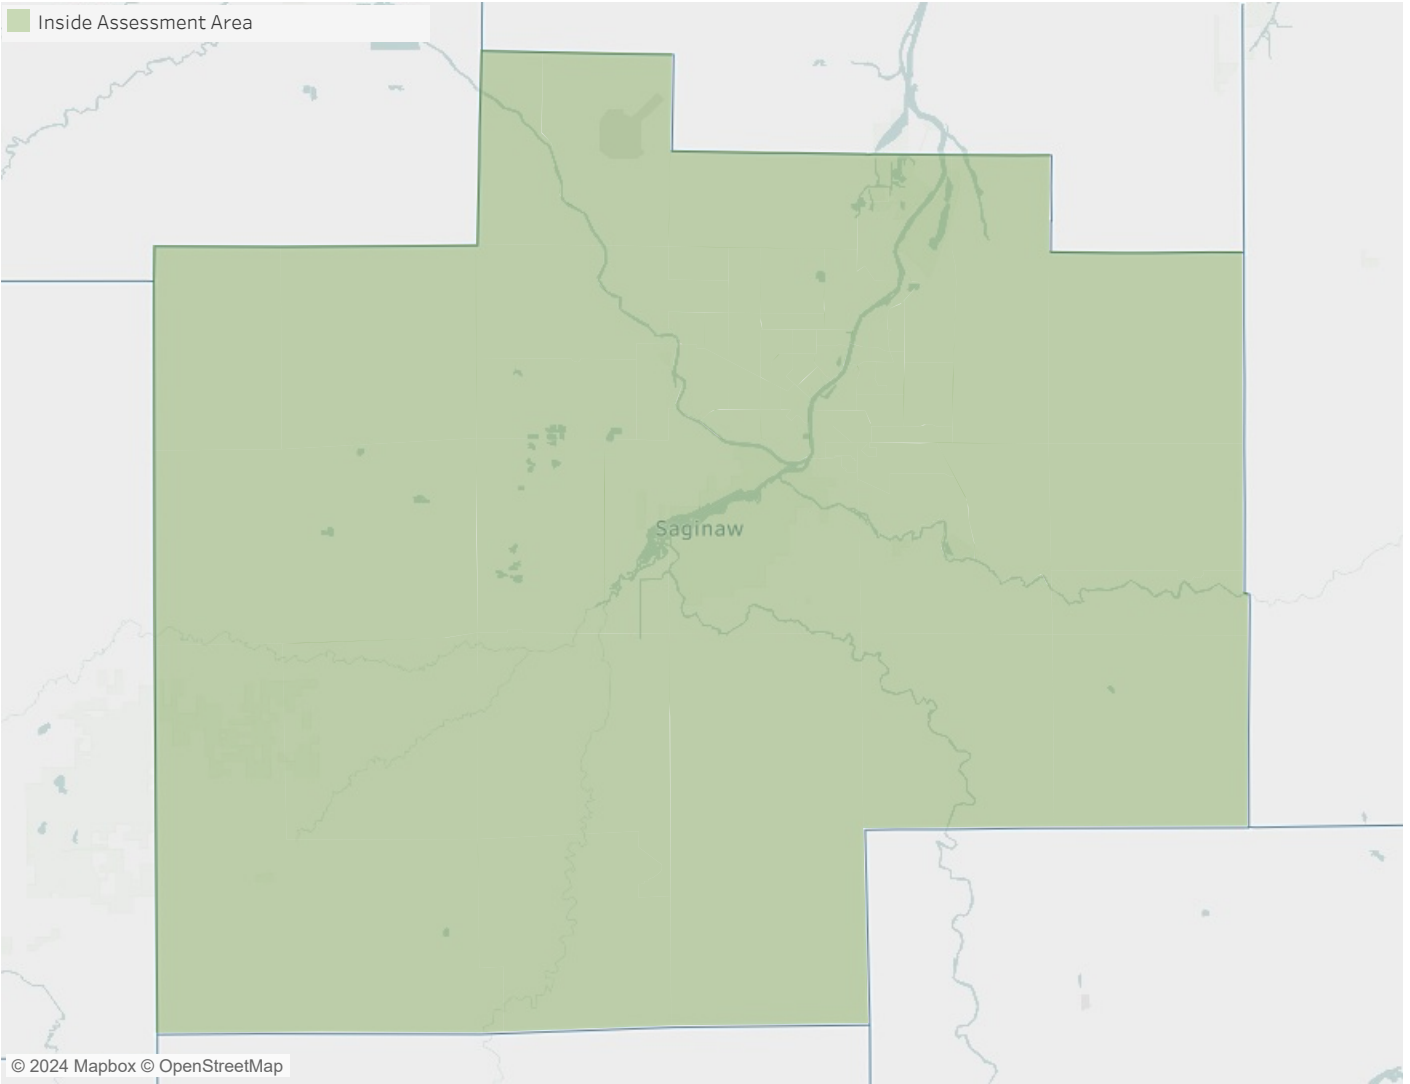

Bay City, MI
CRA Assessment Area

Detroit - Warren - Dearborn, MI
CRA Assessment Area

Grand Rapids - Wyoming - Kentwood, MI CRA Assessment Area

Inside Assessment Area

Midland, MI
CRA Assessment Area

Monroe, MI
CRA Assessment Area

**Muskegon-Norton Shores, MI
CRA Assessment Area**

Niles, MI
CRA Assessment Area

 Inside Assessment Area

Traverse City, MI CRA Assessment Area

Inside Assessment Area

Inside Assessment Area