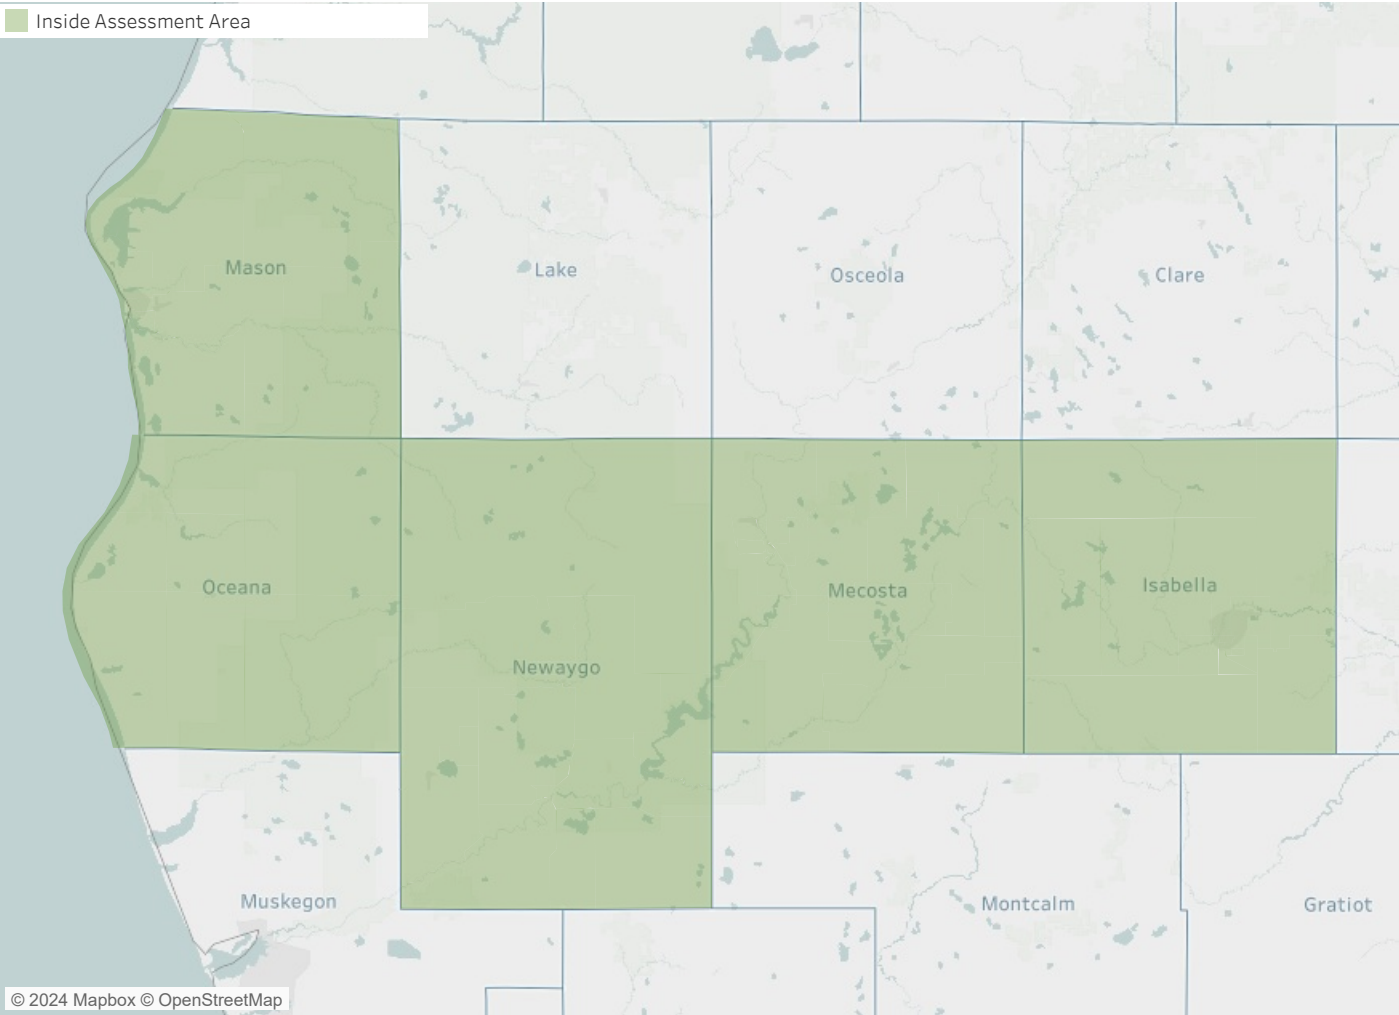

Bay City, MI
CRA Assessment Area

Detroit - Warren - Dearborn, MI
CRA Assessment Area

Grand Rapids - Wyoming - Kentwood, MI CRA Assessment Area

Inside Assessment Area

Midland, MI
CRA Assessment Area

Monroe, MI
CRA Assessment Area

**Muskegon-Norton Shores, MI
CRA Assessment Area**

Niles, MI
CRA Assessment Area

 Inside Assessment Area

Traverse City, MI CRA Assessment Area

Inside Assessment Area

Inside Assessment Area