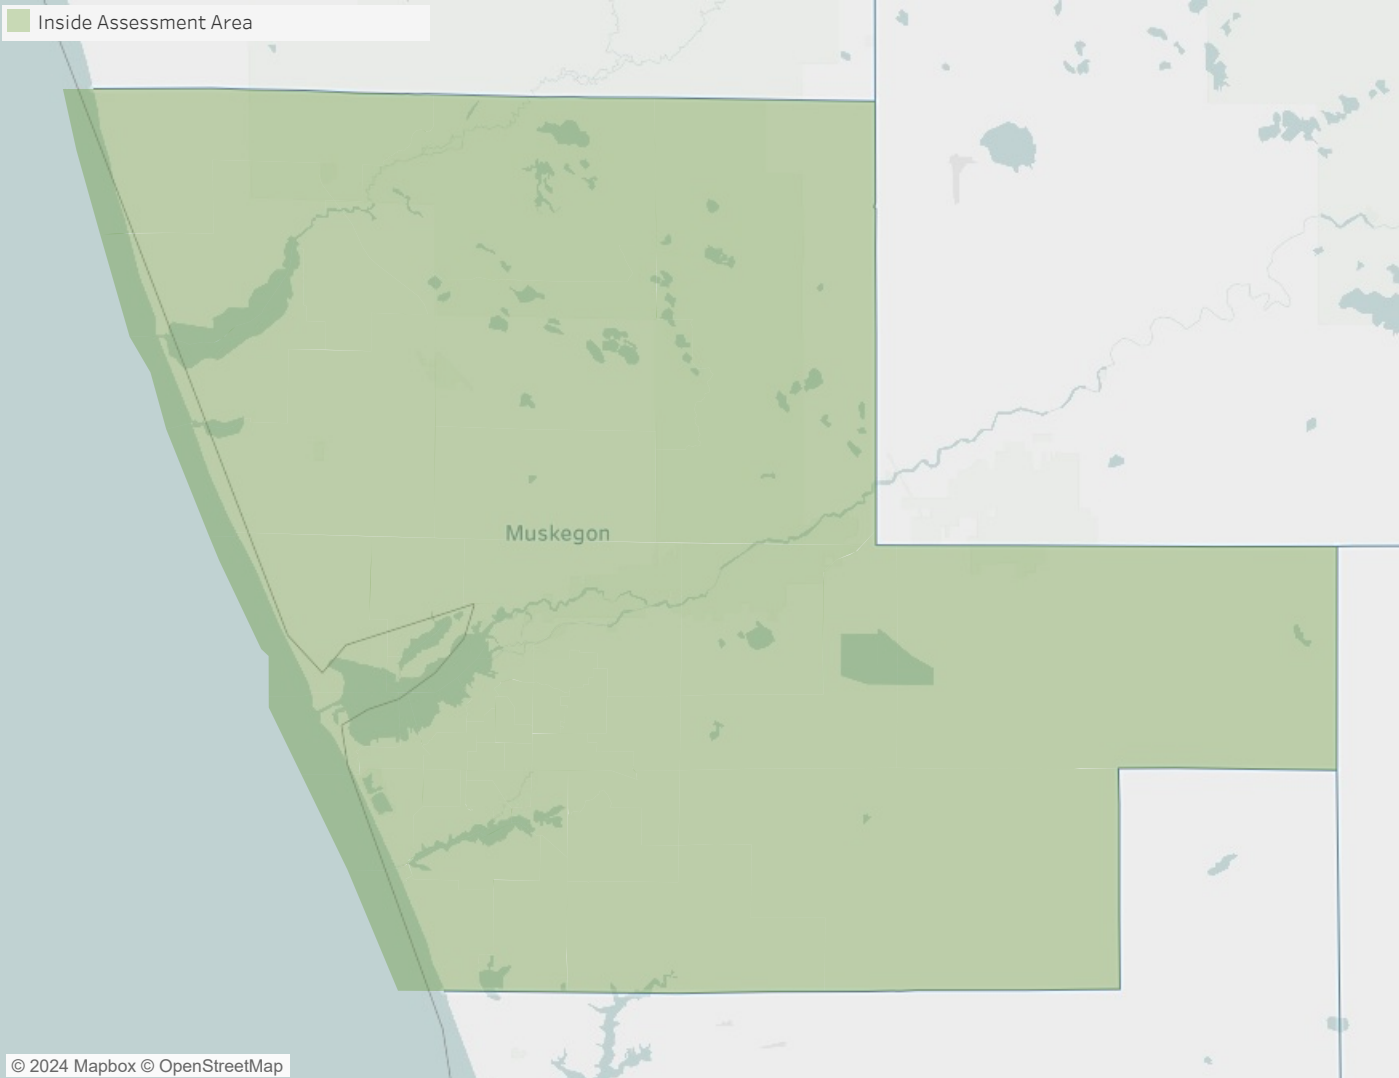

Bay City, MI
CRA Assessment Area

Detroit - Warren - Dearborn, MI
CRA Assessment Area

Grand Rapids - Wyoming - Kentwood, MI CRA Assessment Area

Inside Assessment Area

Midland, MI
CRA Assessment Area

Monroe, MI
CRA Assessment Area

**Muskegon-Norton Shores, MI
CRA Assessment Area**

Niles, MI
CRA Assessment Area

 Inside Assessment Area

Traverse City, MI CRA Assessment Area

Inside Assessment Area

Inside Assessment Area