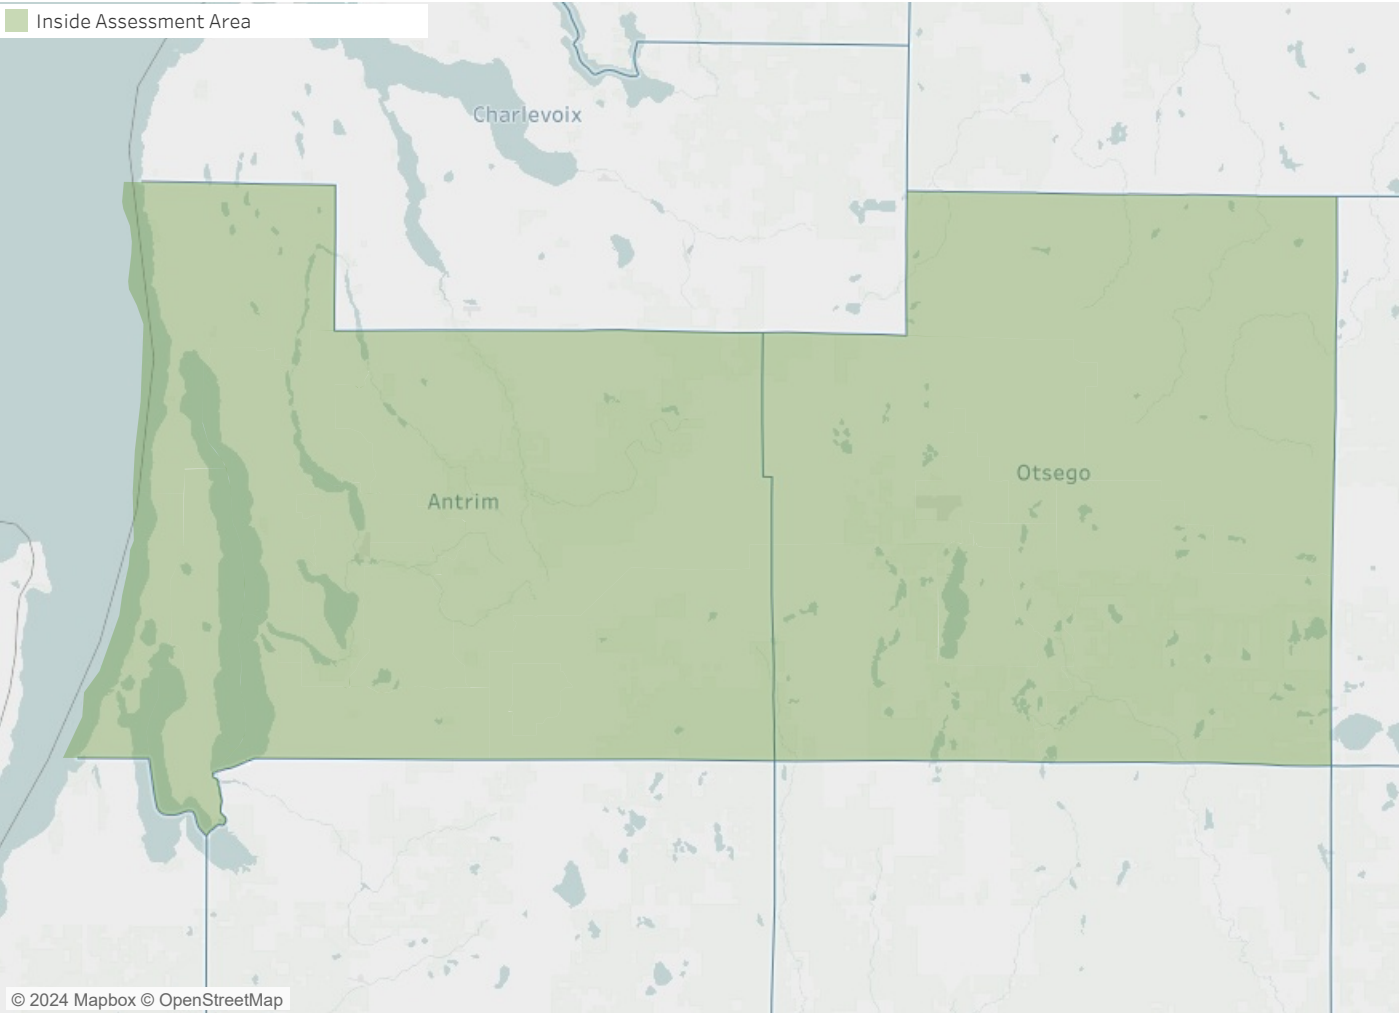

Bay City, MI
CRA Assessment Area

Detroit - Warren - Dearborn, MI
CRA Assessment Area

Grand Rapids - Wyoming - Kentwood, MI CRA Assessment Area

Inside Assessment Area

Midland, MI
CRA Assessment Area

Monroe, MI
CRA Assessment Area

**Muskegon-Norton Shores, MI
CRA Assessment Area**

Niles, MI
CRA Assessment Area

 Inside Assessment Area

Traverse City, MI CRA Assessment Area

Inside Assessment Area

Inside Assessment Area