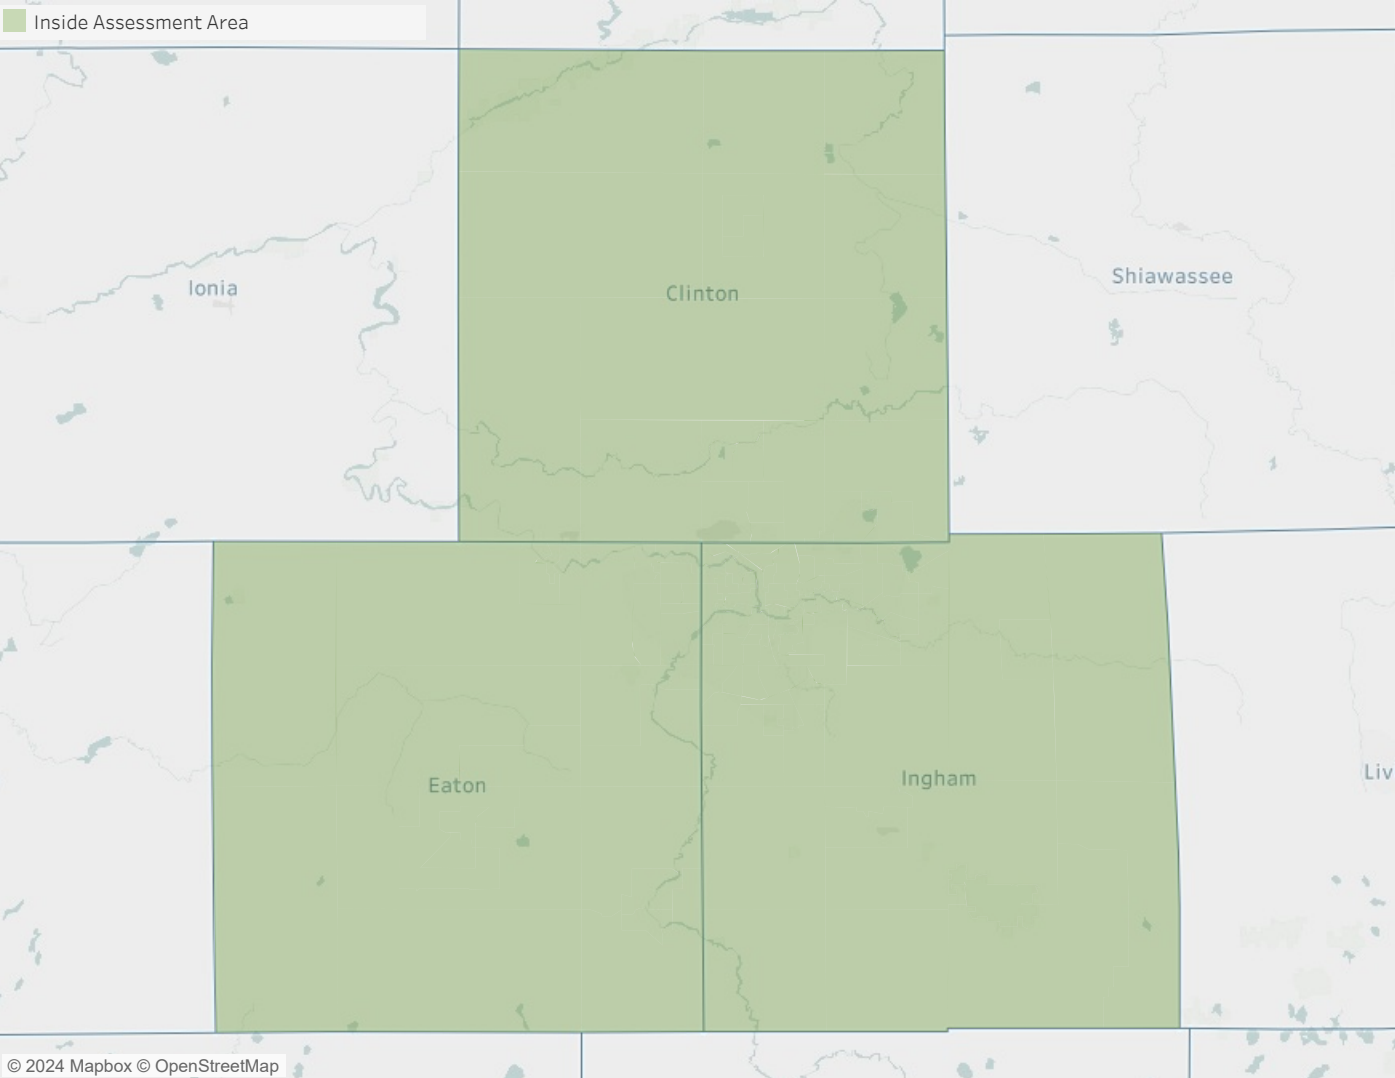

Bay City, MI
CRA Assessment Area

Detroit - Warren - Dearborn, MI
CRA Assessment Area

Grand Rapids - Wyoming - Kentwood, MI CRA Assessment Area

Inside Assessment Area

Midland, MI
CRA Assessment Area

Monroe, MI
CRA Assessment Area

**Muskegon-Norton Shores, MI
CRA Assessment Area**

Niles, MI
CRA Assessment Area

 Inside Assessment Area

Traverse City, MI CRA Assessment Area

Inside Assessment Area

Inside Assessment Area