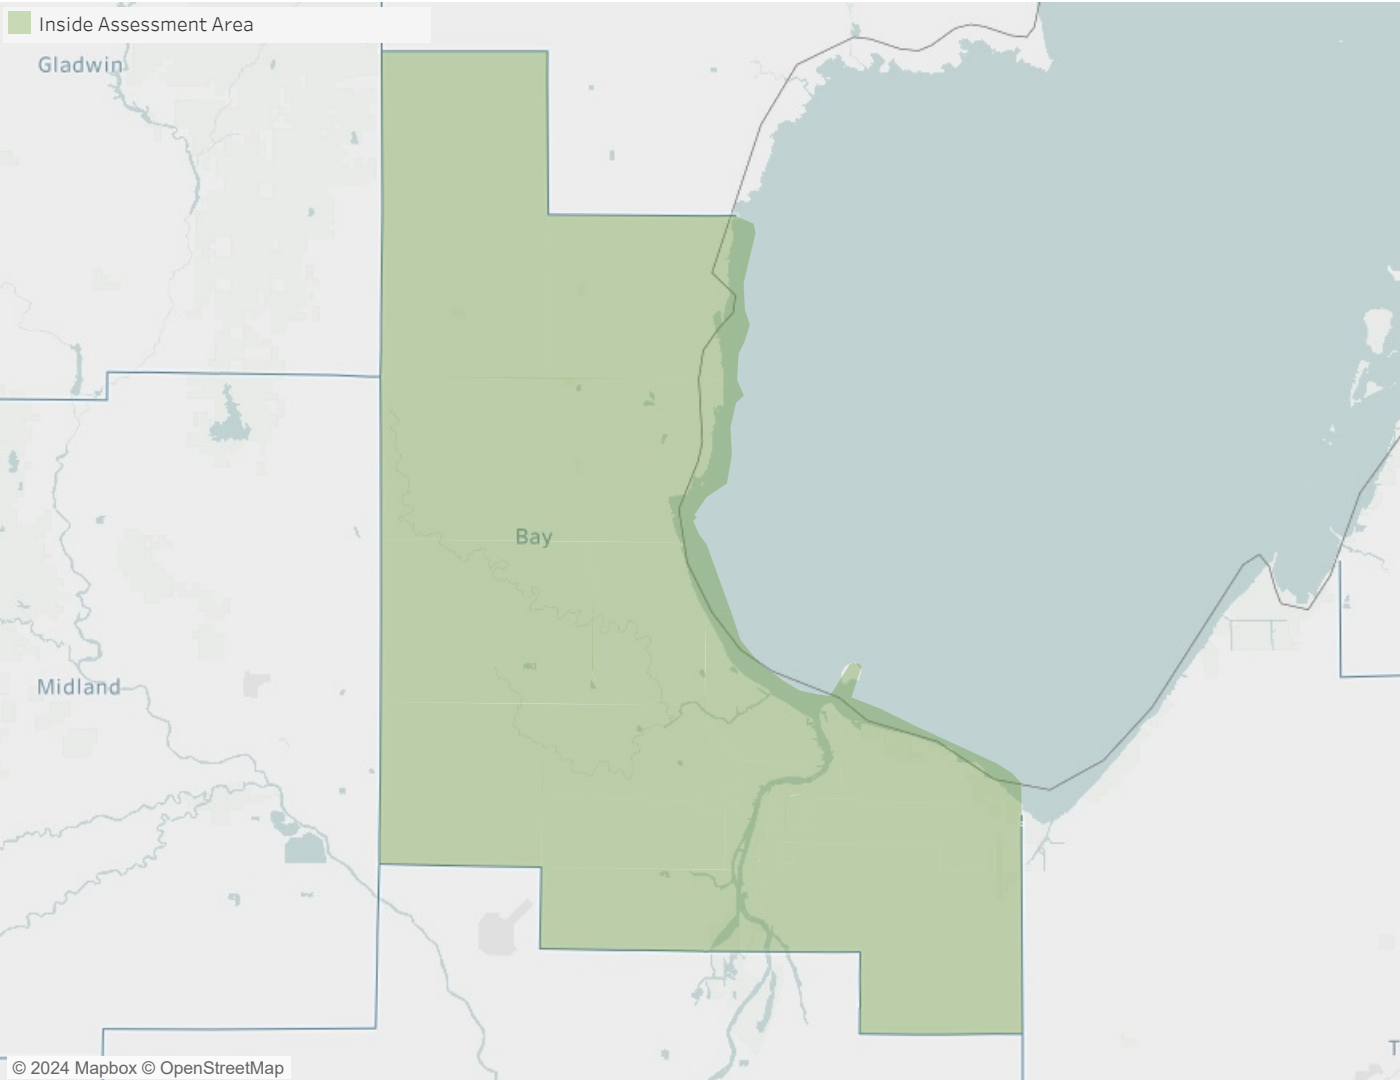

Bay City, MI
CRA Assessment Area

Detroit - Warren - Dearborn, MI
CRA Assessment Area

Grand Rapids - Wyoming - Kentwood, MI CRA Assessment Area

Inside Assessment Area

Midland, MI
CRA Assessment Area

Monroe, MI
CRA Assessment Area

**Muskegon-Norton Shores, MI
CRA Assessment Area**

Niles, MI
CRA Assessment Area

 Inside Assessment Area

Traverse City, MI CRA Assessment Area

Inside Assessment Area

Inside Assessment Area