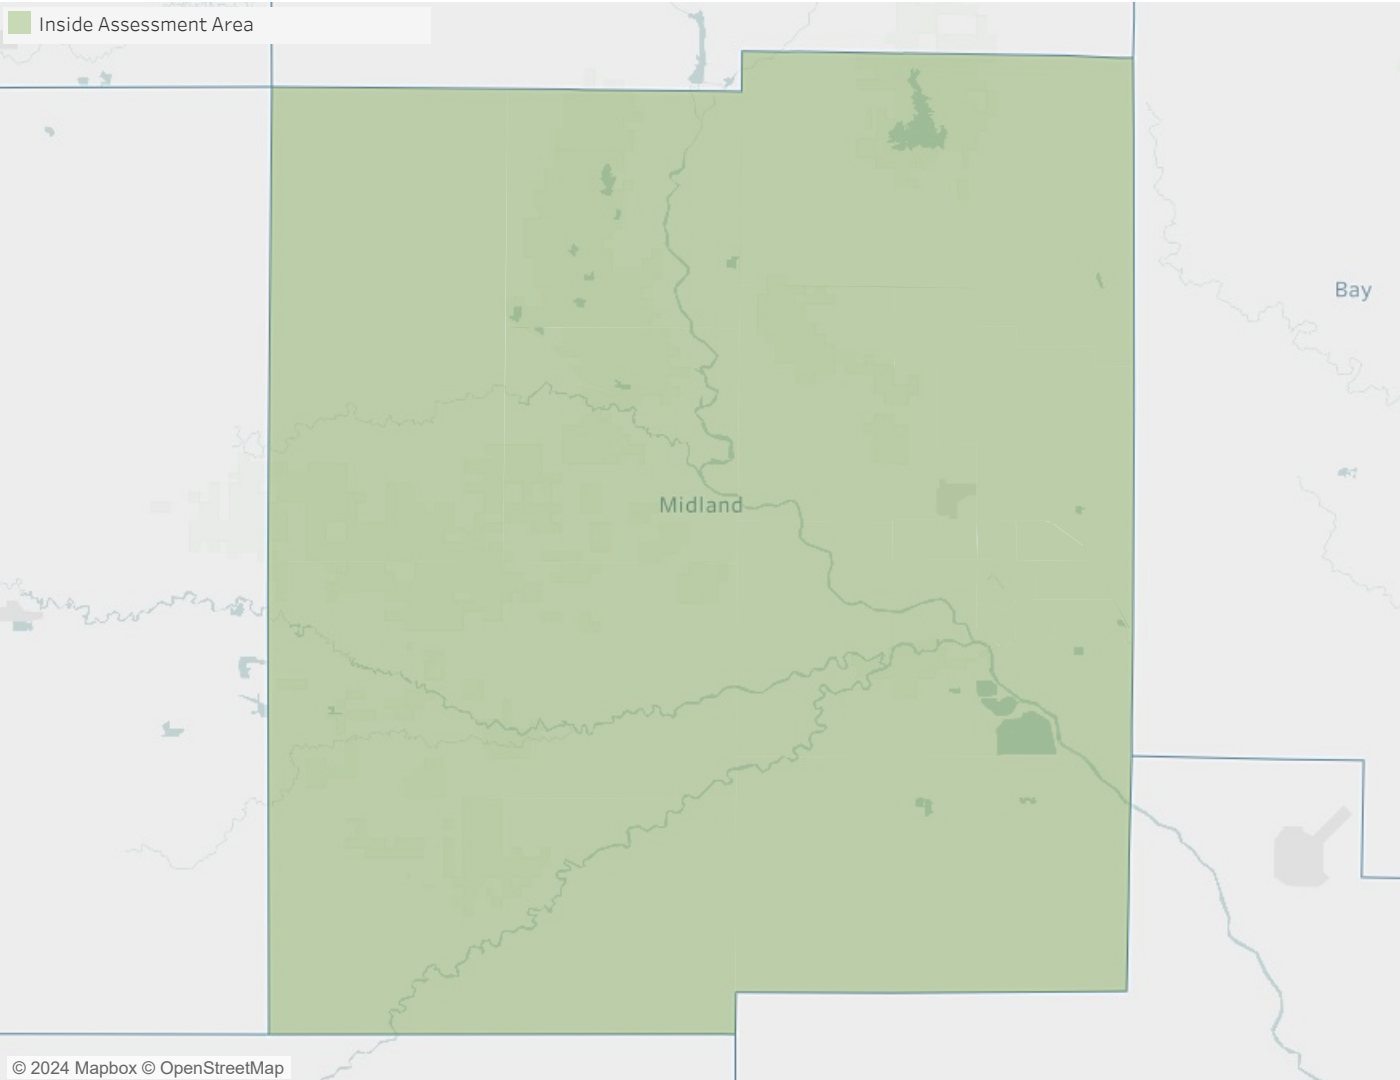

Bay City, MI
CRA Assessment Area

Detroit - Warren - Dearborn, MI
CRA Assessment Area

Grand Rapids - Wyoming - Kentwood, MI CRA Assessment Area

Inside Assessment Area

Midland, MI
CRA Assessment Area

Monroe, MI
CRA Assessment Area

**Muskegon-Norton Shores, MI
CRA Assessment Area**

Niles, MI
CRA Assessment Area

 Inside Assessment Area

Traverse City, MI CRA Assessment Area

Inside Assessment Area

Inside Assessment Area