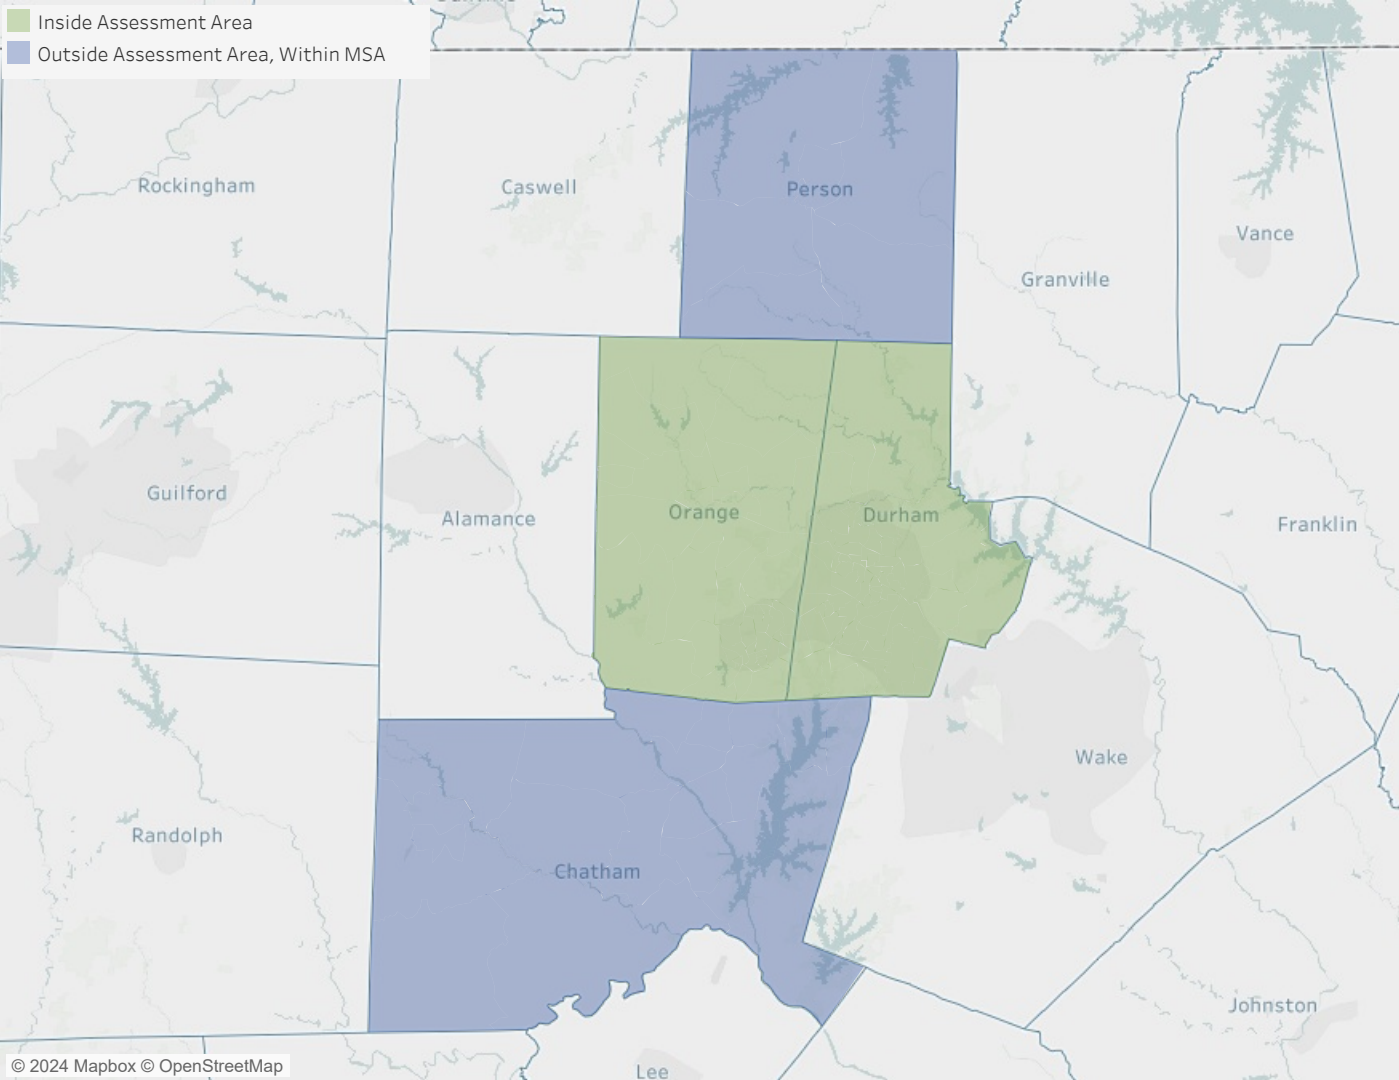

Asheville, NC CRA Assessment Area

Durham - Chapel Hill, NC
CRA Assessment Area

Hickory - Lenoir - Morganton, NC CRA Assessment Area

Raleigh - Cary, NC CRA Assessment Area

**North West NC - Non-MSA
CRA Assessment Area**

 Inside Assessment Area

Inside Assessment Area

Transylvania County, NC - Non-MSA CRA Assessment Area