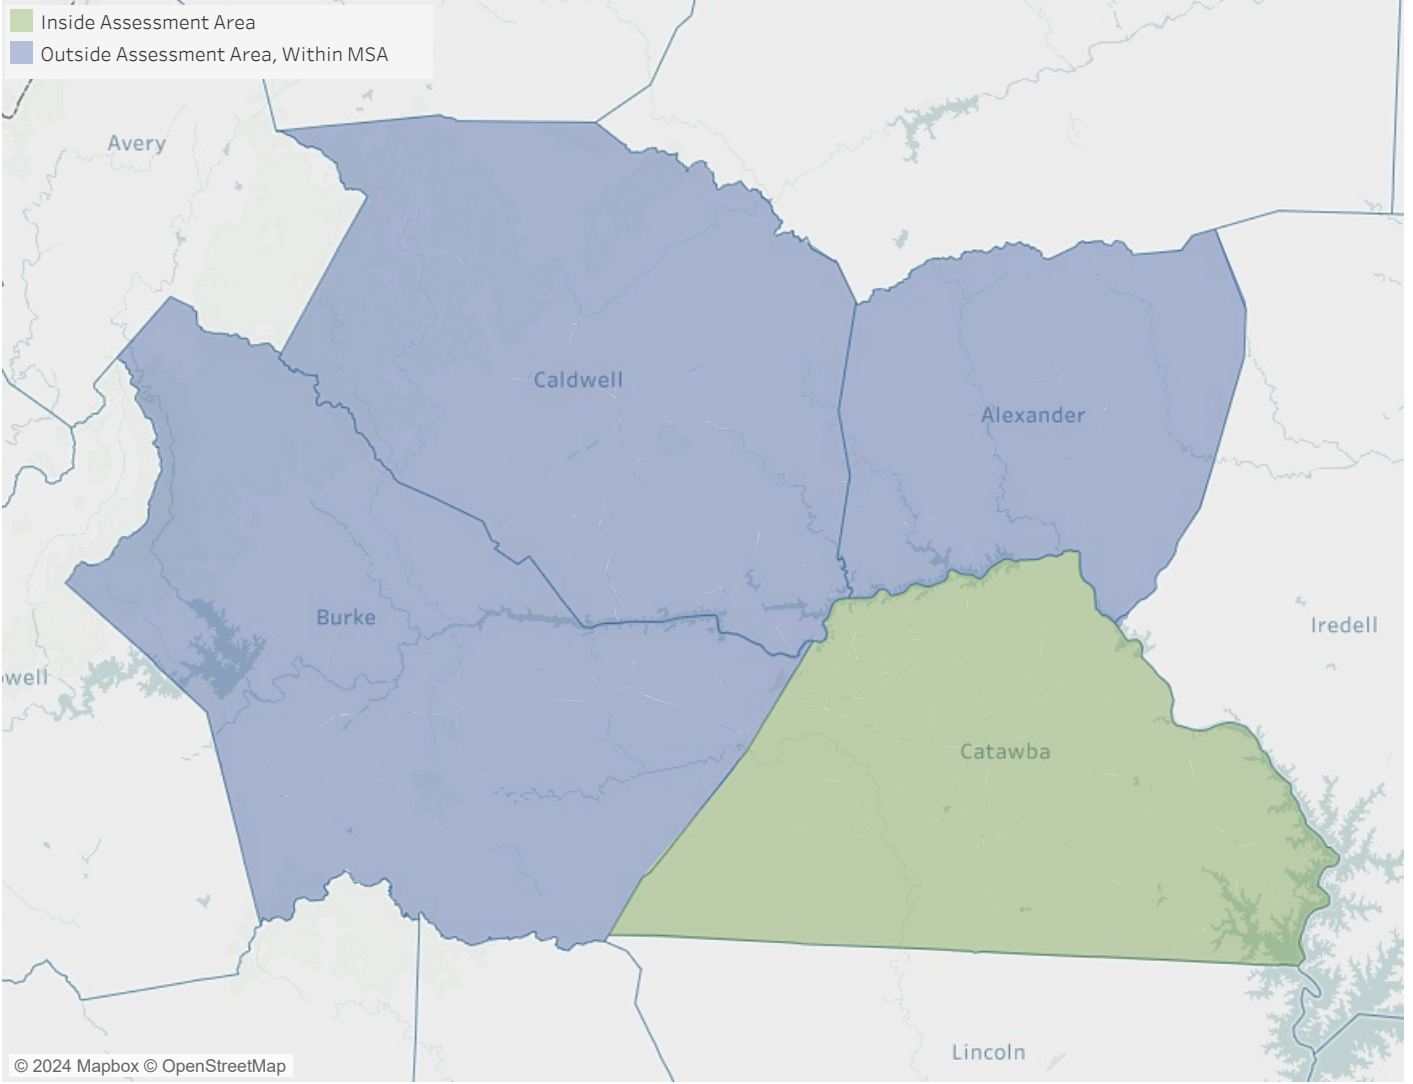

Asheville, NC CRA Assessment Area

Durham - Chapel Hill, NC
CRA Assessment Area

Hickory - Lenoir - Morganton, NC CRA Assessment Area

Raleigh - Cary, NC CRA Assessment Area

**North West NC - Non-MSA
CRA Assessment Area**

 Inside Assessment Area

Inside Assessment Area

Transylvania County, NC - Non-MSA CRA Assessment Area