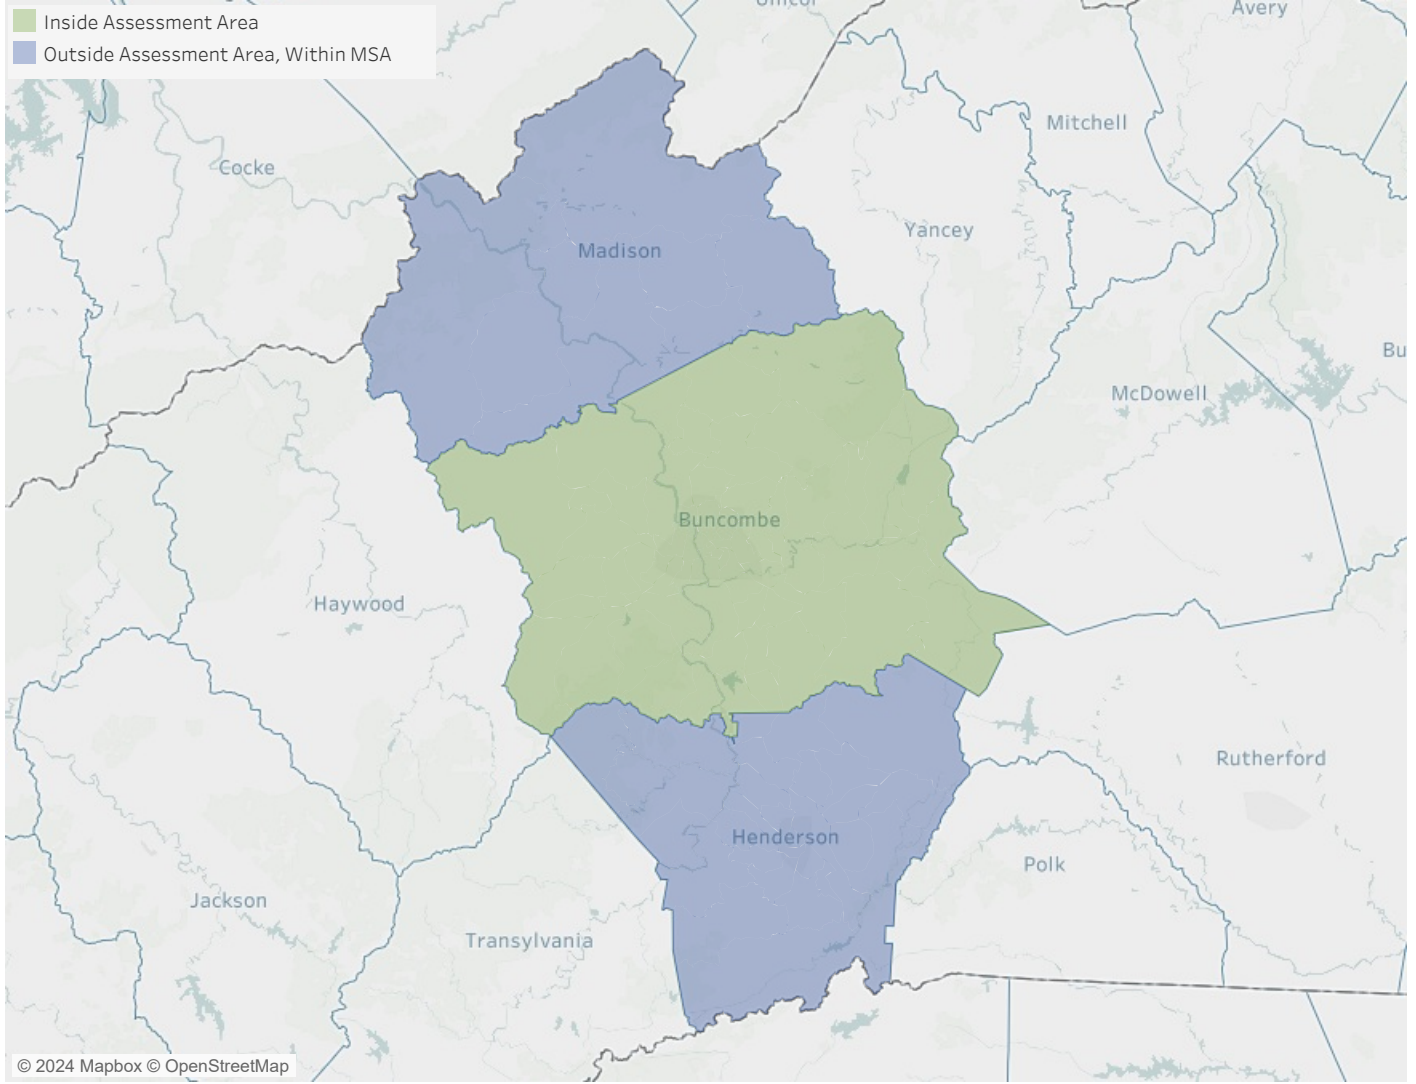

Asheville, NC CRA Assessment Area

Durham - Chapel Hill, NC
CRA Assessment Area

Hickory - Lenoir - Morganton, NC CRA Assessment Area

Raleigh - Cary, NC CRA Assessment Area

**North West NC - Non-MSA
CRA Assessment Area**

 Inside Assessment Area

Inside Assessment Area

Transylvania County, NC - Non-MSA CRA Assessment Area