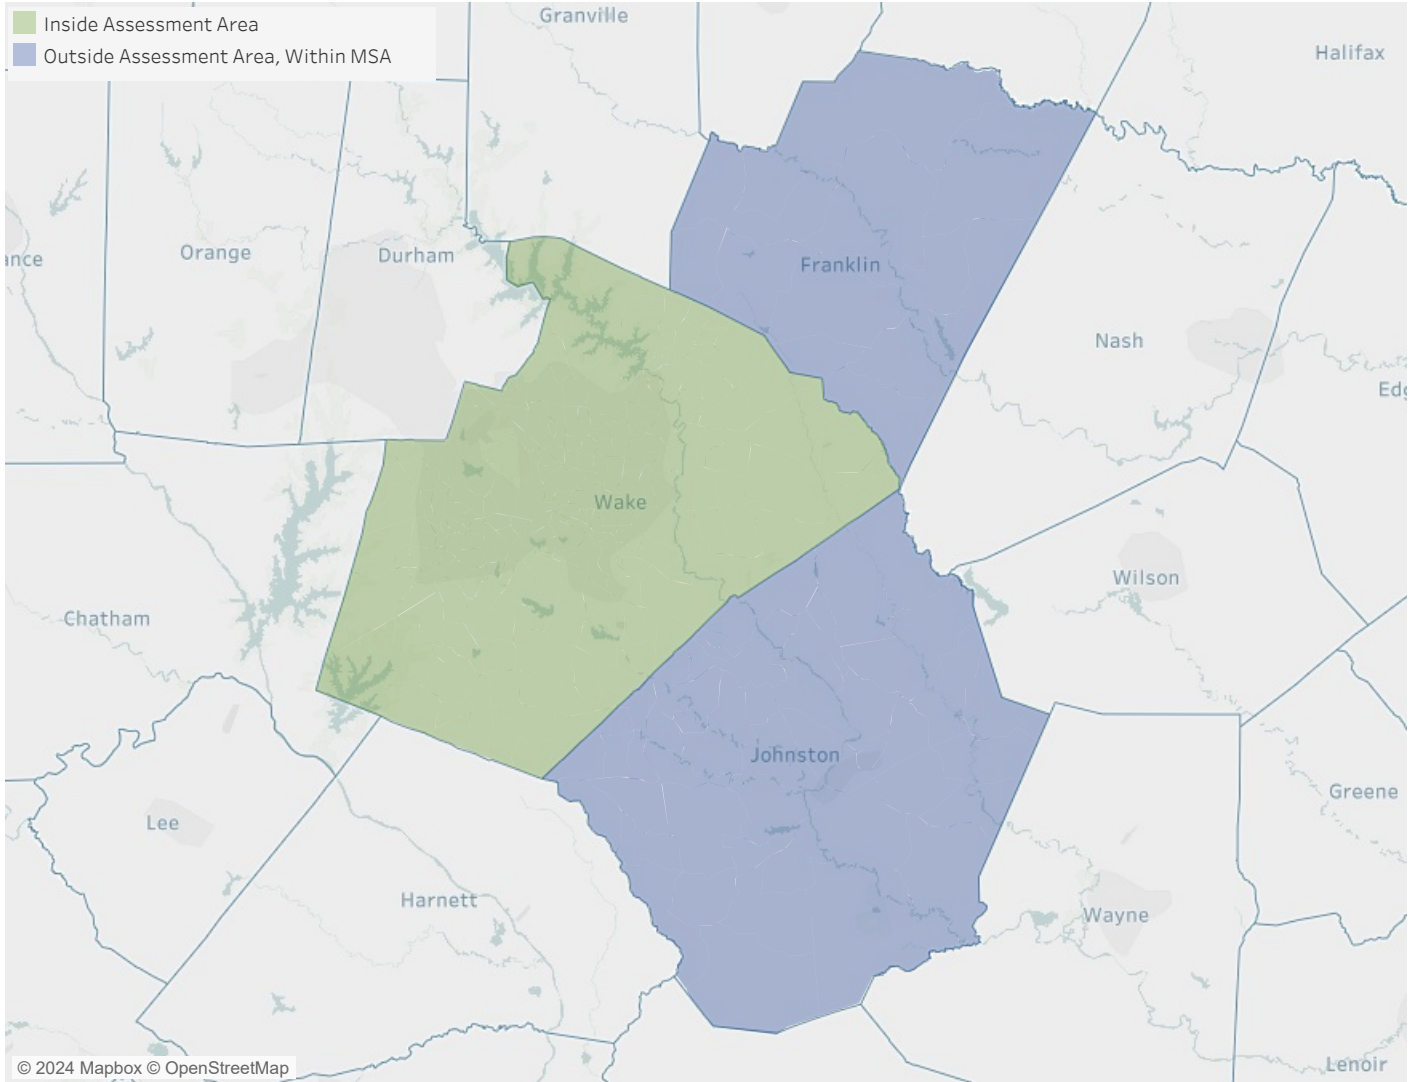

Asheville, NC CRA Assessment Area

Durham - Chapel Hill, NC
CRA Assessment Area

Hickory - Lenoir - Morganton, NC CRA Assessment Area

Raleigh - Cary, NC CRA Assessment Area

**North West NC - Non-MSA
CRA Assessment Area**

 Inside Assessment Area

Inside Assessment Area

Transylvania County, NC - Non-MSA CRA Assessment Area