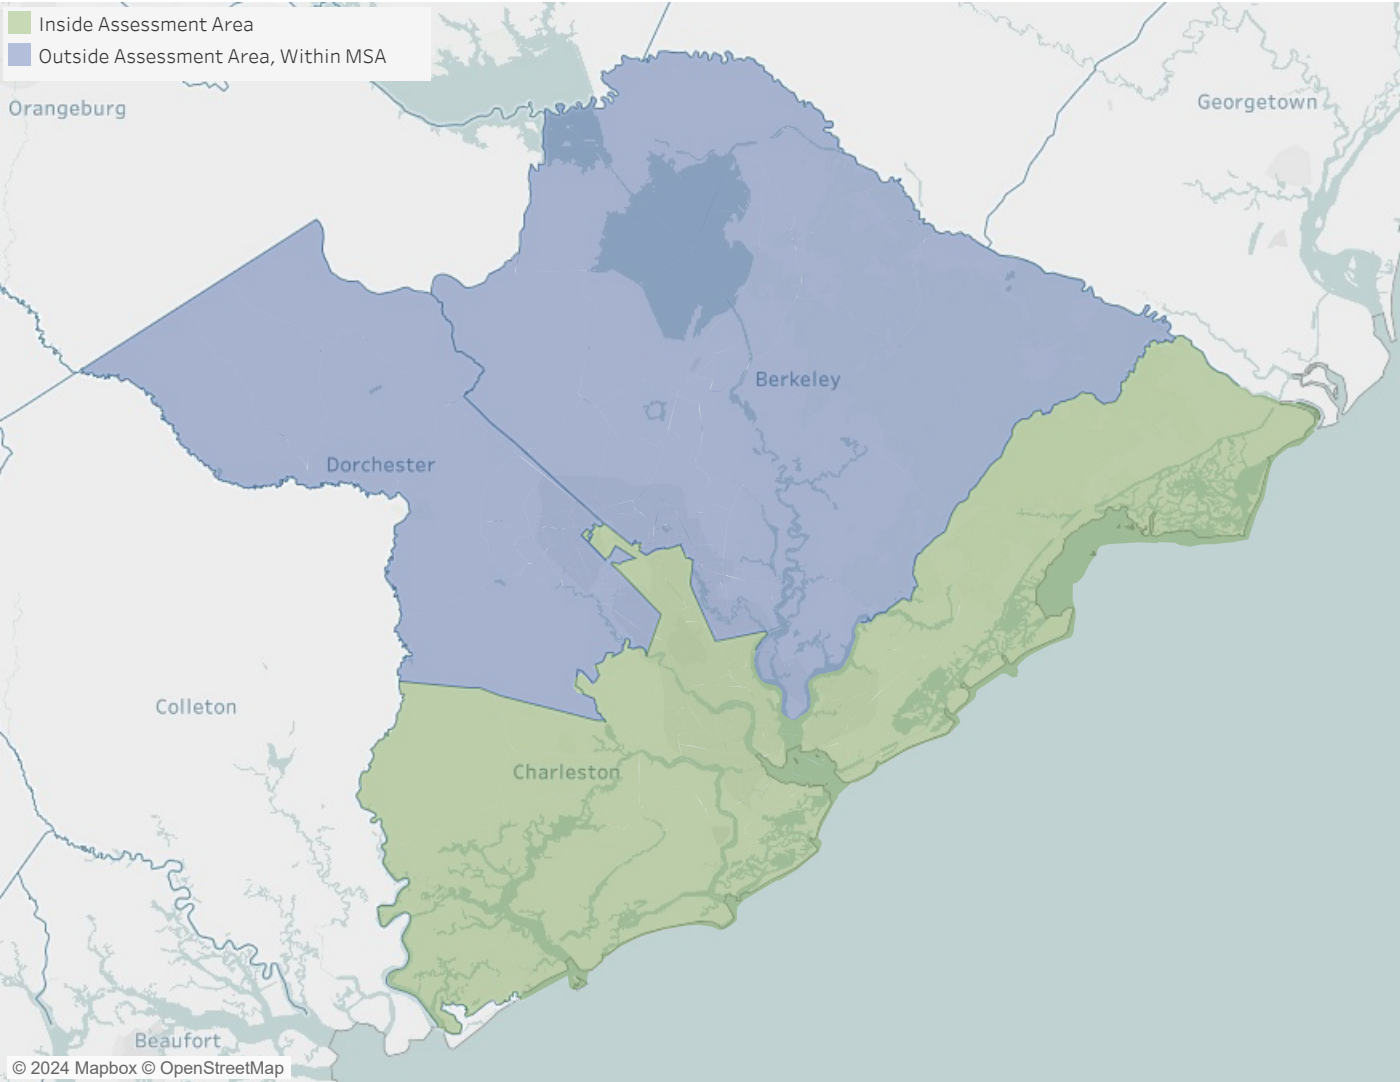

# Charleston - North Charleston, SC CRA Assessment Area

# Greenville - Anderson - Greer, SC CRA Assessment Area